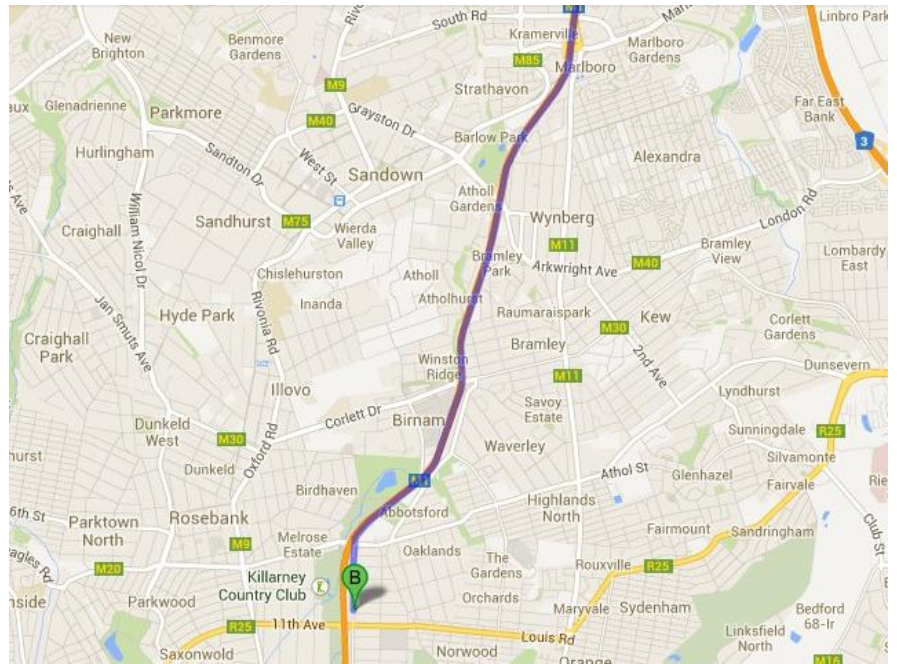

From Pretoria

- 10. Continue onto **N1** 14.3 km
 - 11. Continue onto **M1** 12.4 km
 - 12. Take exit **19** for **Glenhove Road** 400 m
 - 13. Merge onto **Central St**
Destination will be on the right 850 m
- B** 85 Central St
Johannesburg 2198, South Africa

From Johannesburg

- 8. Turn right onto the **M1 N** ramp to Pretoria/
Johannesburg
 - 9. Merge onto **De Villiers Graaff Motorway/**
M1
 - 10. Take exit **19** for **11th Avenue**
 - 11. Turn right onto **11th Ave/R25**
 - 12. Take the 1st left onto **Central St**
Destination will be on the left
- B** 85 Central St
Johannesburg 2198, South Africa